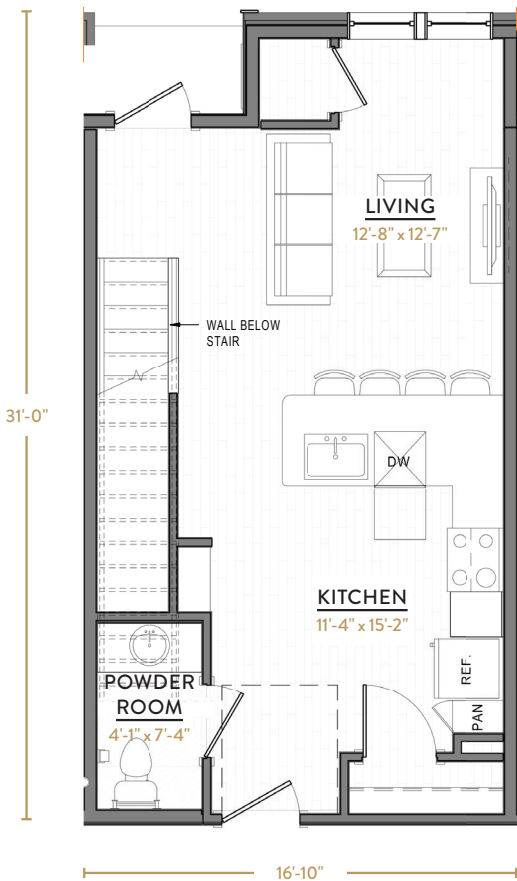

TH

1 BEDROOM
1 BATH
1033 SQ FT

LOWER

UPPER

FLOOR 5

FLOOR 4

FLOOR 3

FLOOR 2

FLOOR 1

GROUND