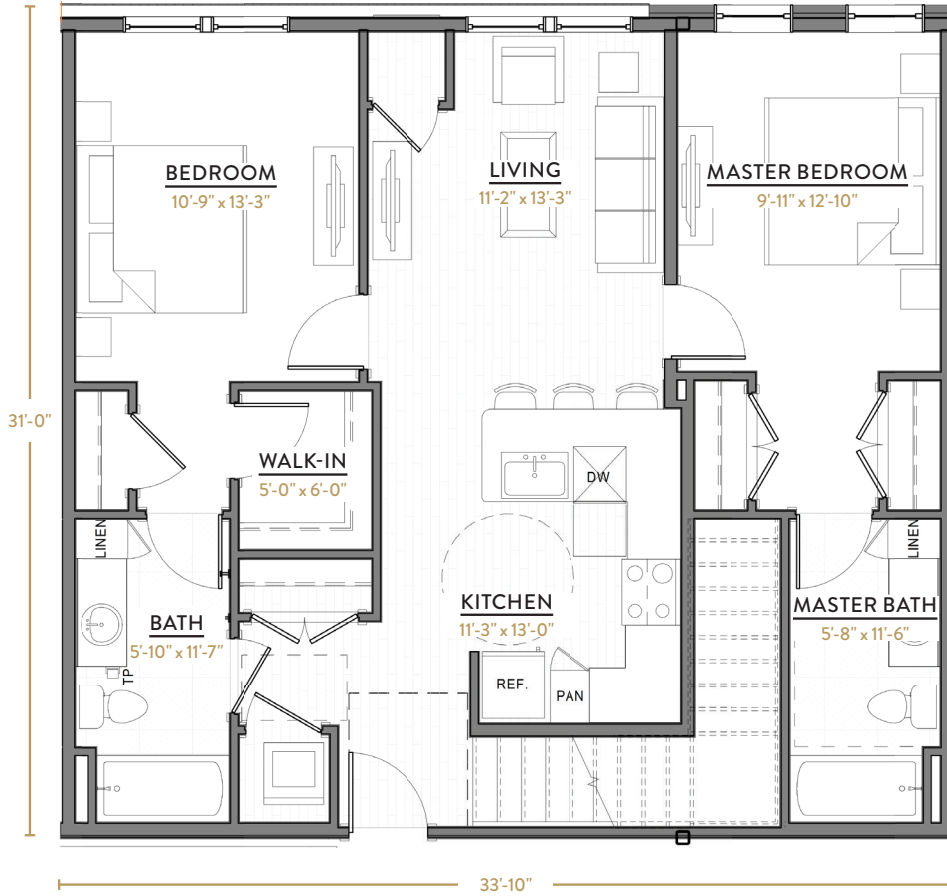

B1 Loft Lower

2 BEDROOMS
2 BATHS
1,055 SQ FT

FLOOR 5

FLOOR 4

FLOOR 3

FLOOR 2

FLOOR 1

GROUND

B1 Loft Upper

157 SQ FT