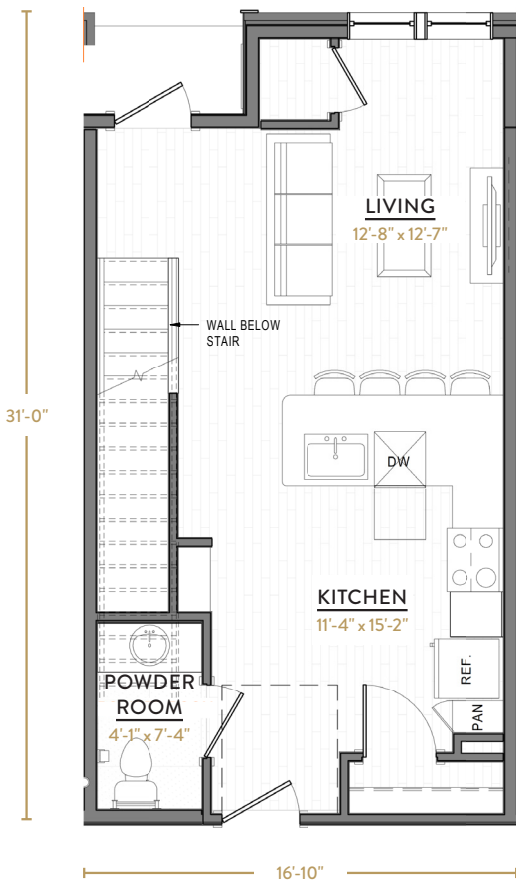

TH

1 BEDROOM
1 BATH
1033 SQ FT

LOWER

UPPER

FLOOR 5

FLOOR 4

FLOOR 3

FLOOR 2

FLOOR 1

GROUND