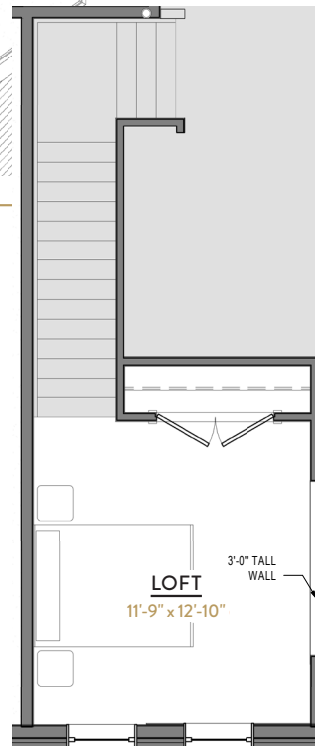

B3 Loft Lower

2 BEDROOMS
2 BATHS
1,223 SQ FT

B3 Loft Upper

195 SQ FT

FLOOR 5

FLOOR 4

FLOOR 3

FLOOR 2

FLOOR 1

GROUND